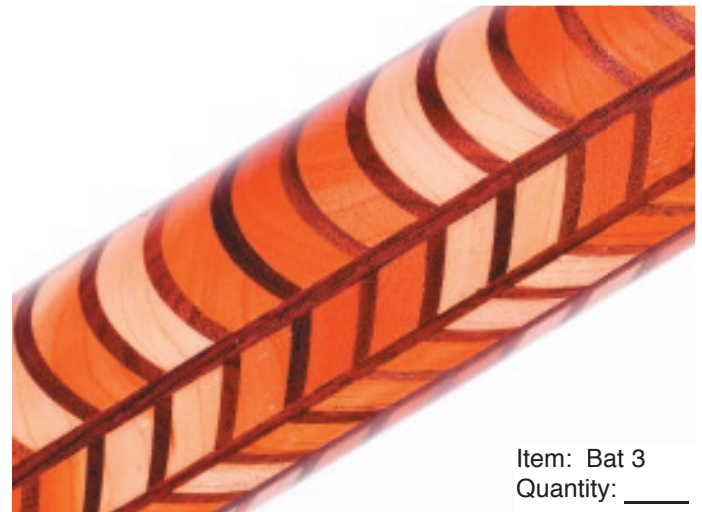

Jamey Rouch

Artistic Wood Furnishings

Item # B10
Quantity Each:
12"
16"
20"

Item # B9
Quantity Each:
12"
16"
20"

Item # B12
Quantity Each:
12"
16"
20"

Item # B13
Quantity Each:
12"
16"
20"

Item # B11
Quantity Each:
12"
16"
20"

Item:
Rolling Pin# 30
Quantity: _____

Item: Bat 50
Quantity: _____

Item: Bat 2
Quantity: _____

Item: Bat 2
With Custom
Engraving
Quantity: _____

Item: Bat 3
Quantity: _____